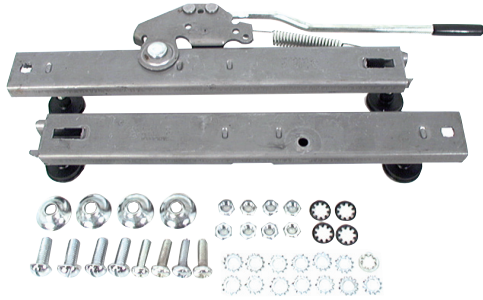

# Seat Track Assembly

### KIT CONTENTS:

- (2) Seat Tracks (1 with lever/1 without lever)
- (4) 3/8" Machine Screws
- (4) 5/16" Machine Screws
- (4) 3/8" Star Washers
- (4) 5/16" Star Washers
- (4) Bell Washers
- (8) 5/16" Nuts