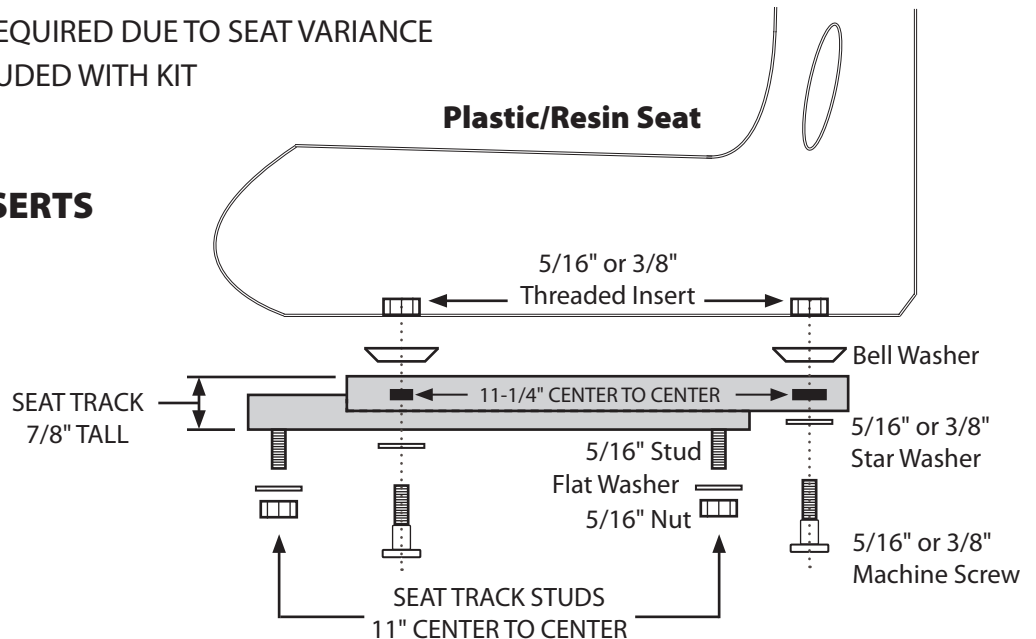

Seat Track Assembly

INSTALLATION

KIT CONTENTS:

- (2) Seat Tracks (1 with lever/1 without lever)
- (4) 3/8" Machine Screws
- (4) 5/16" Machine Screws
- (4) 3/8" Star Washers
- (4) 5/16" Star Washers
- (4) Bell Washers
- (8) 5/16" Nuts

TYPICAL CHAIR MOUNT

- SOME HARDWARE NOT REQUIRED DUE TO SEAT VARIANCE
- FLAT WASHERS NOT INCLUDED WITH KIT

TYPICAL SEAT WITH THREADED INSERTS

Allstar Performance 8300 Lane Dr., Watervliet, MI 49098

Phone: (269) 463-8000 Fax: (800) 772-2618 www.allstarperformance.com