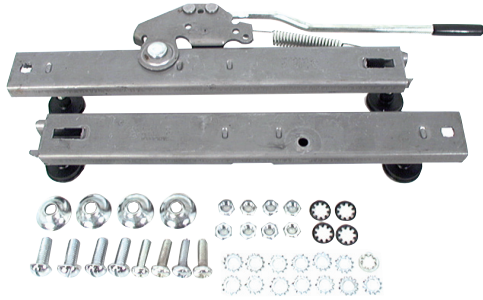

Seat Track Assembly

INSTALLATION

KIT CONTENTS:

- (2) Seat Tracks (1 with lever/1 without lever)
- (4) 3/8" Machine Screws
- (4) 5/16" Machine Screws
- (4) 3/8" Star Washers
- (4) 5/16" Star Washers
- (4) Bell Washers
- (8) 5/16" Nuts

TYPICAL CHAIR MOUNT

- SOME HARDWARE NOT REQUIRED DUE TO SEAT VARIANCE
- FLAT WASHERS NOT INCLUDED WITH KIT

TYPICAL SEAT WITH THREADED INSERTS

Allstar Performance 8300 Lane Dr., Watervliet, MI 49098

Phone: (269) 463-8000 Fax: (800) 772-2618 www.allstarperformance.com