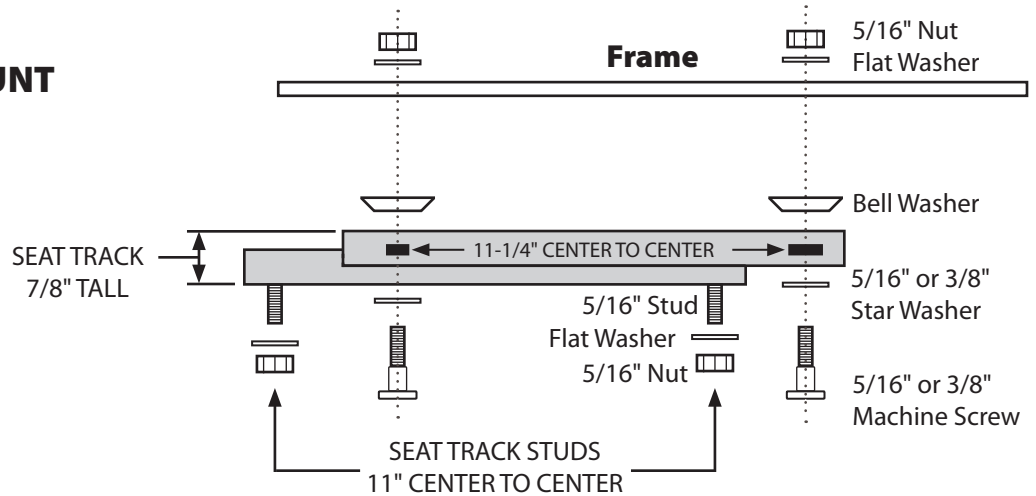

Seat Track Assembly

INSTALLATION

KIT CONTENTS:

- (2) Seat Tracks (1 with lever/1 without lever)
- (4) 3/8" Machine Screws
- (4) 5/16" Machine Screws
- (4) 3/8" Star Washers
- (4) 5/16" Star Washers
- (4) Bell Washers
- (8) 5/16" Nuts

TYPICAL CHAIR MOUNT

- SOME HARDWARE NOT REQUIRED DUE TO SEAT VARIANCE
- FLAT WASHERS NOT INCLUDED WITH KIT

TYPICAL SEAT WITH THREADED INSERTS

Allstar Performance 8300 Lane Dr., Watervliet, MI 49098

Phone: (269) 463-8000 Fax: (800) 772-2618 www.allstarperformance.com