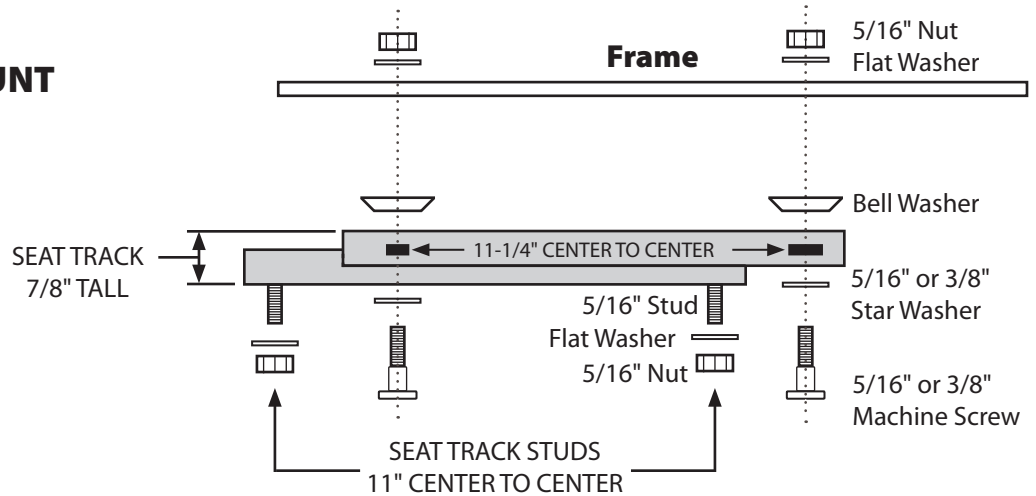

# Seat Track Assembly

## INSTALLATION

### KIT CONTENTS:

- (2) Seat Tracks (1 with lever/1 without lever)
- (4) 3/8" Machine Screws
- (4) 5/16" Machine Screws
- (4) 3/8" Star Washers
- (4) 5/16" Star Washers
- (4) Bell Washers
- (8) 5/16" Nuts