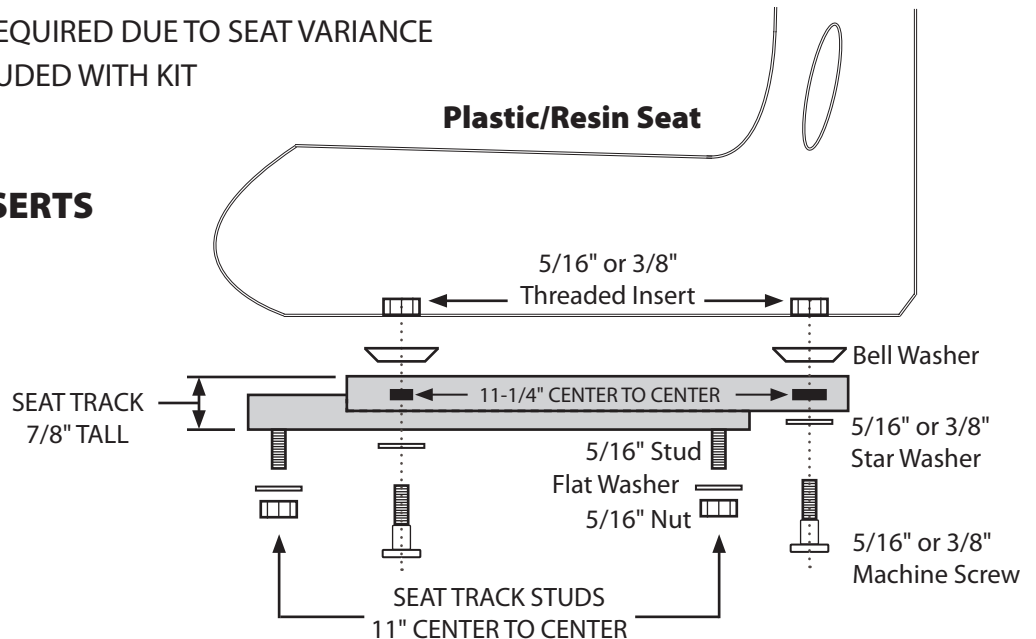

## INSTALLATION

### KIT CONTENTS:

- (2) Seat Tracks (1 with lever/1 without lever)
- (4) 3/8" Machine Screws
- (4) 5/16" Machine Screws
- (4) 3/8" Star Washers
- (4) 5/16" Star Washers
- (4) Bell Washers
- (8) 5/16" Nuts