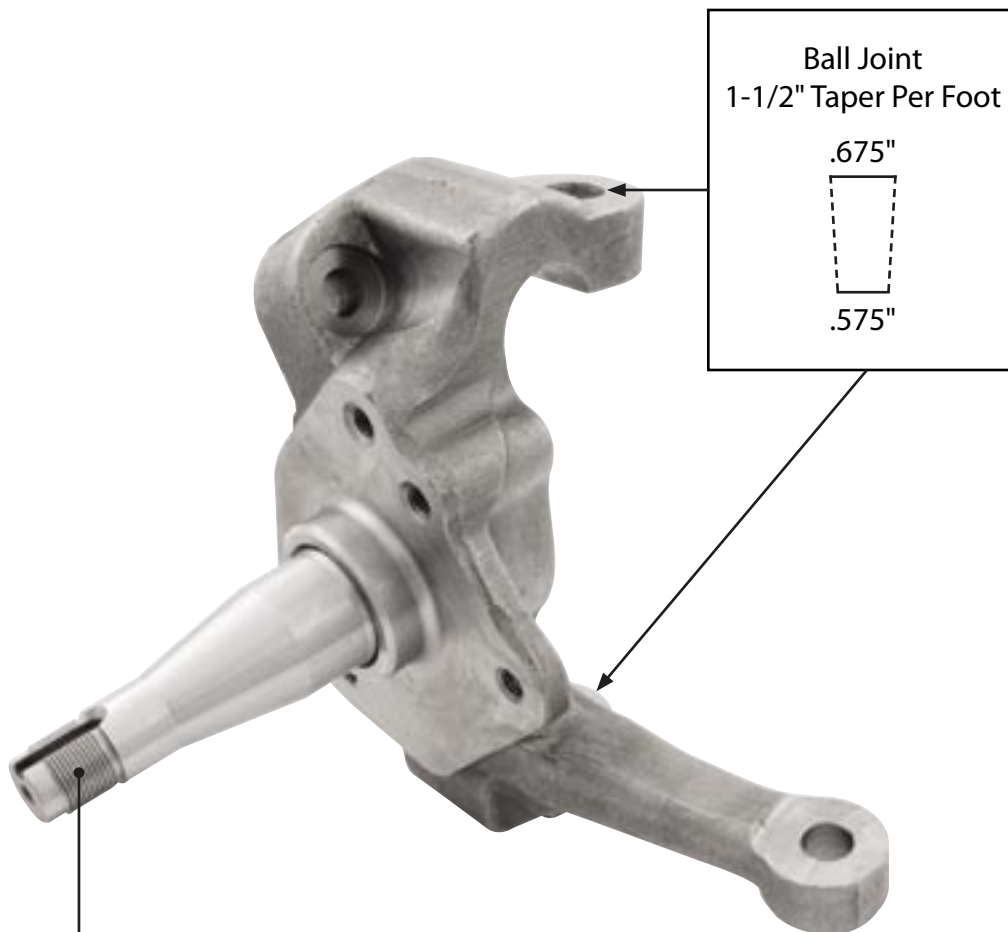

ALL56303-ALL56307
Mustang II Spindles

SPECIFICATIONS

13/16"-20

ALL56305 spindle used for illustration only.
All spindles have same specifications.

Allstar Performance 8300 Lane Dr., Watervliet, MI 49098
Phone: (269) 463-8000 Fax: (800) 772-2618 www.allstarperformance.com