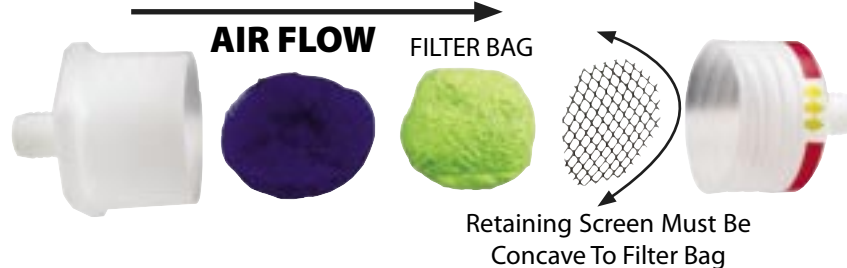

Carbon Monoxide Filter

ASSEMBLY AND USE

Unit includes two vacuum sealed filter bags (used one at a time, typically one per event) that must remain sealed until ready for use. Filter bags are non-returnable once removed from their vacuum sealed sleeve. Keeping filter bag in a sealed zip lock bag between race sessions will prolong effectiveness (6 hours max. once removed from vacuum sealed sleeve.) After 6 hours of exposure, discard filter bag and replace with a new one - even if a zip lock bag was used.

A freshly opened filter bag will be slightly saturated with a gel-like substance that can also be felt inside the bag. After six hours of exposure, the gel-like substance will have completely evaporated leaving only the dried foam agitators.